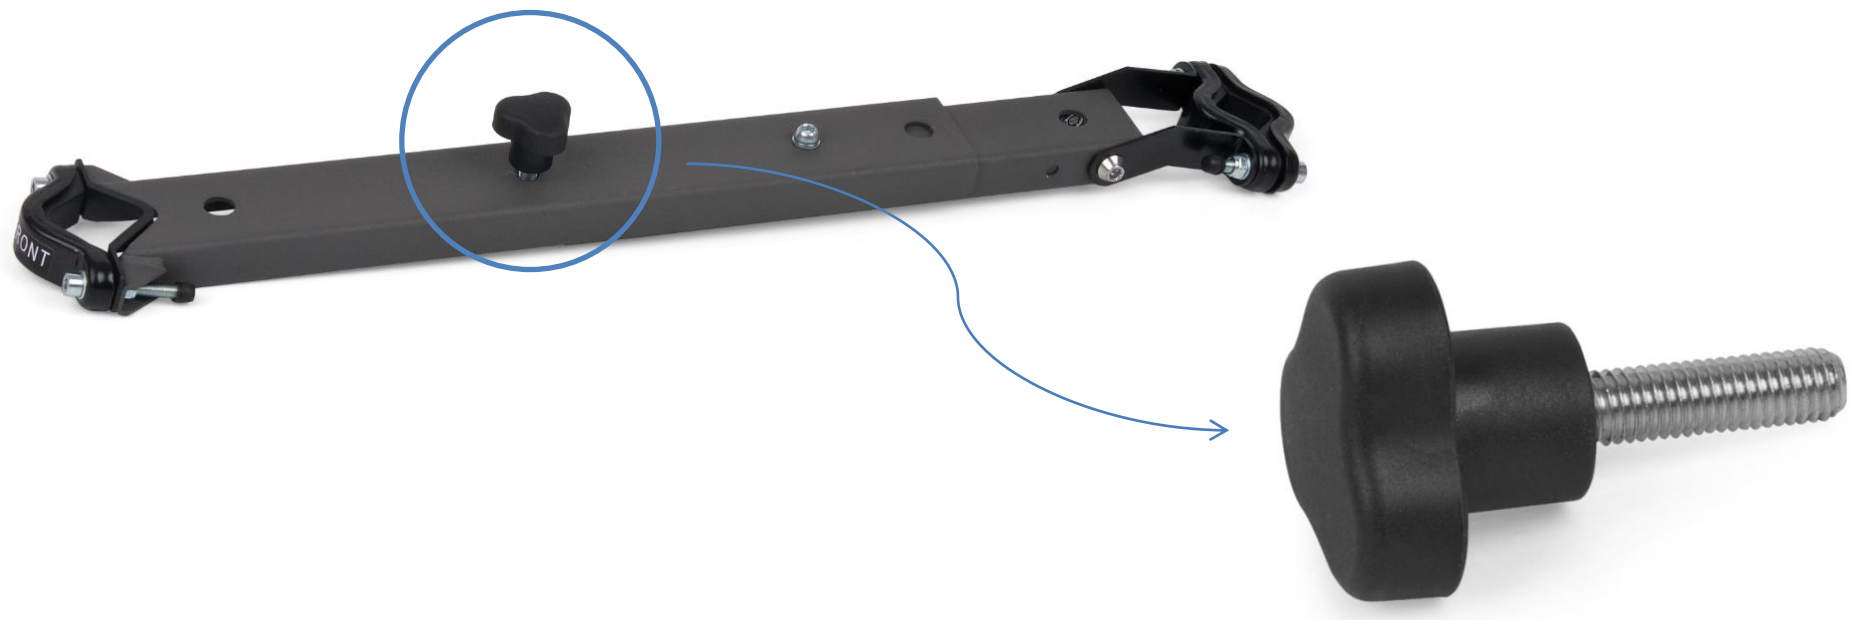

SAFE FRONT DELUXE SEAT – 98200 – EUR model

EUR

US

The EUR seat model includes a bigger chair – with more side protection

EUR model vs. US model

The EUR seat model includes a bigger chair – (Black: US; Grey: EUR)

EUR

US

EUR model vs. US model

The EUR model includes the footrest strap, in the US model is not included.

US mounting bar

EUR mounting bar

The EUR mounting bar includes a different thumbscrew

The EUR model, includes an extra strap, to tighten the seat to the mounting bar.